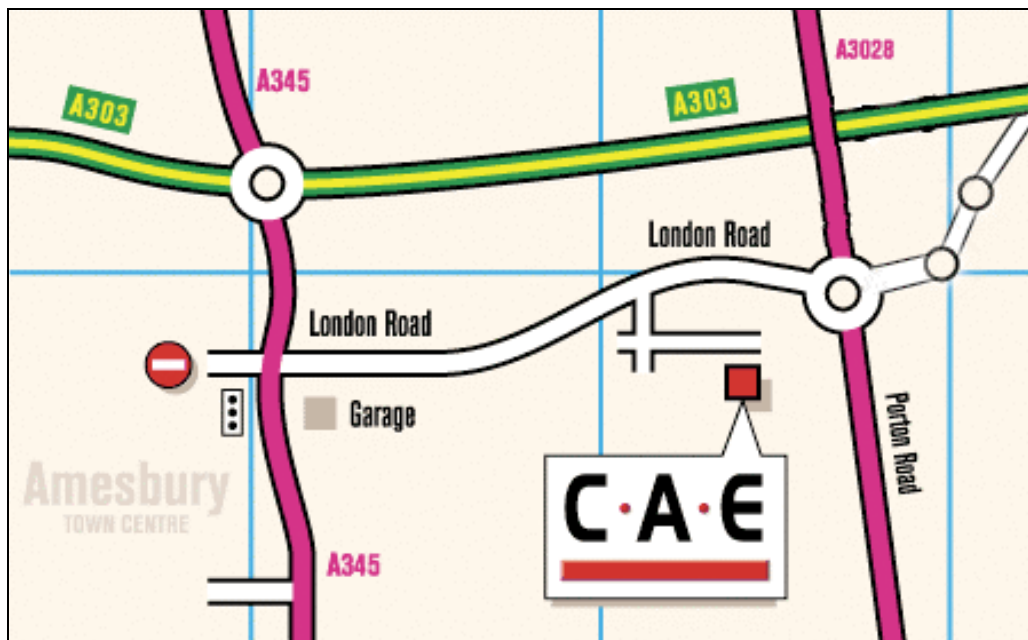

Directions to Custom Accessories Europe

Traveling from the West

1. Exit the A303, at the junction with the A345.
2. At the traffic lights, turn left onto London Road.
3. Minton Distribution Park is a mile along on the right hand side.
4. Pass the security gate and turn left, CAE is at the end, on the right.