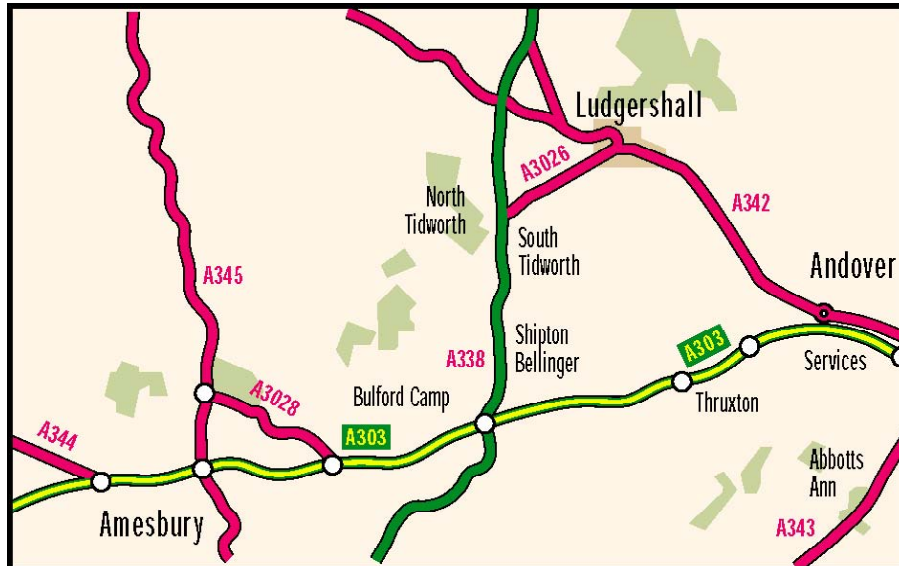

Directions to Custom Accessories Europe

Traveling from the West

1. Exit the A303, at the junction with the A345.
2. At the traffic lights, turn left onto London Road.
3. Minton Distribution Park is a mile along on the right hand side.
4. Pass the security gate and turn left, CAE is at the end, on the right.